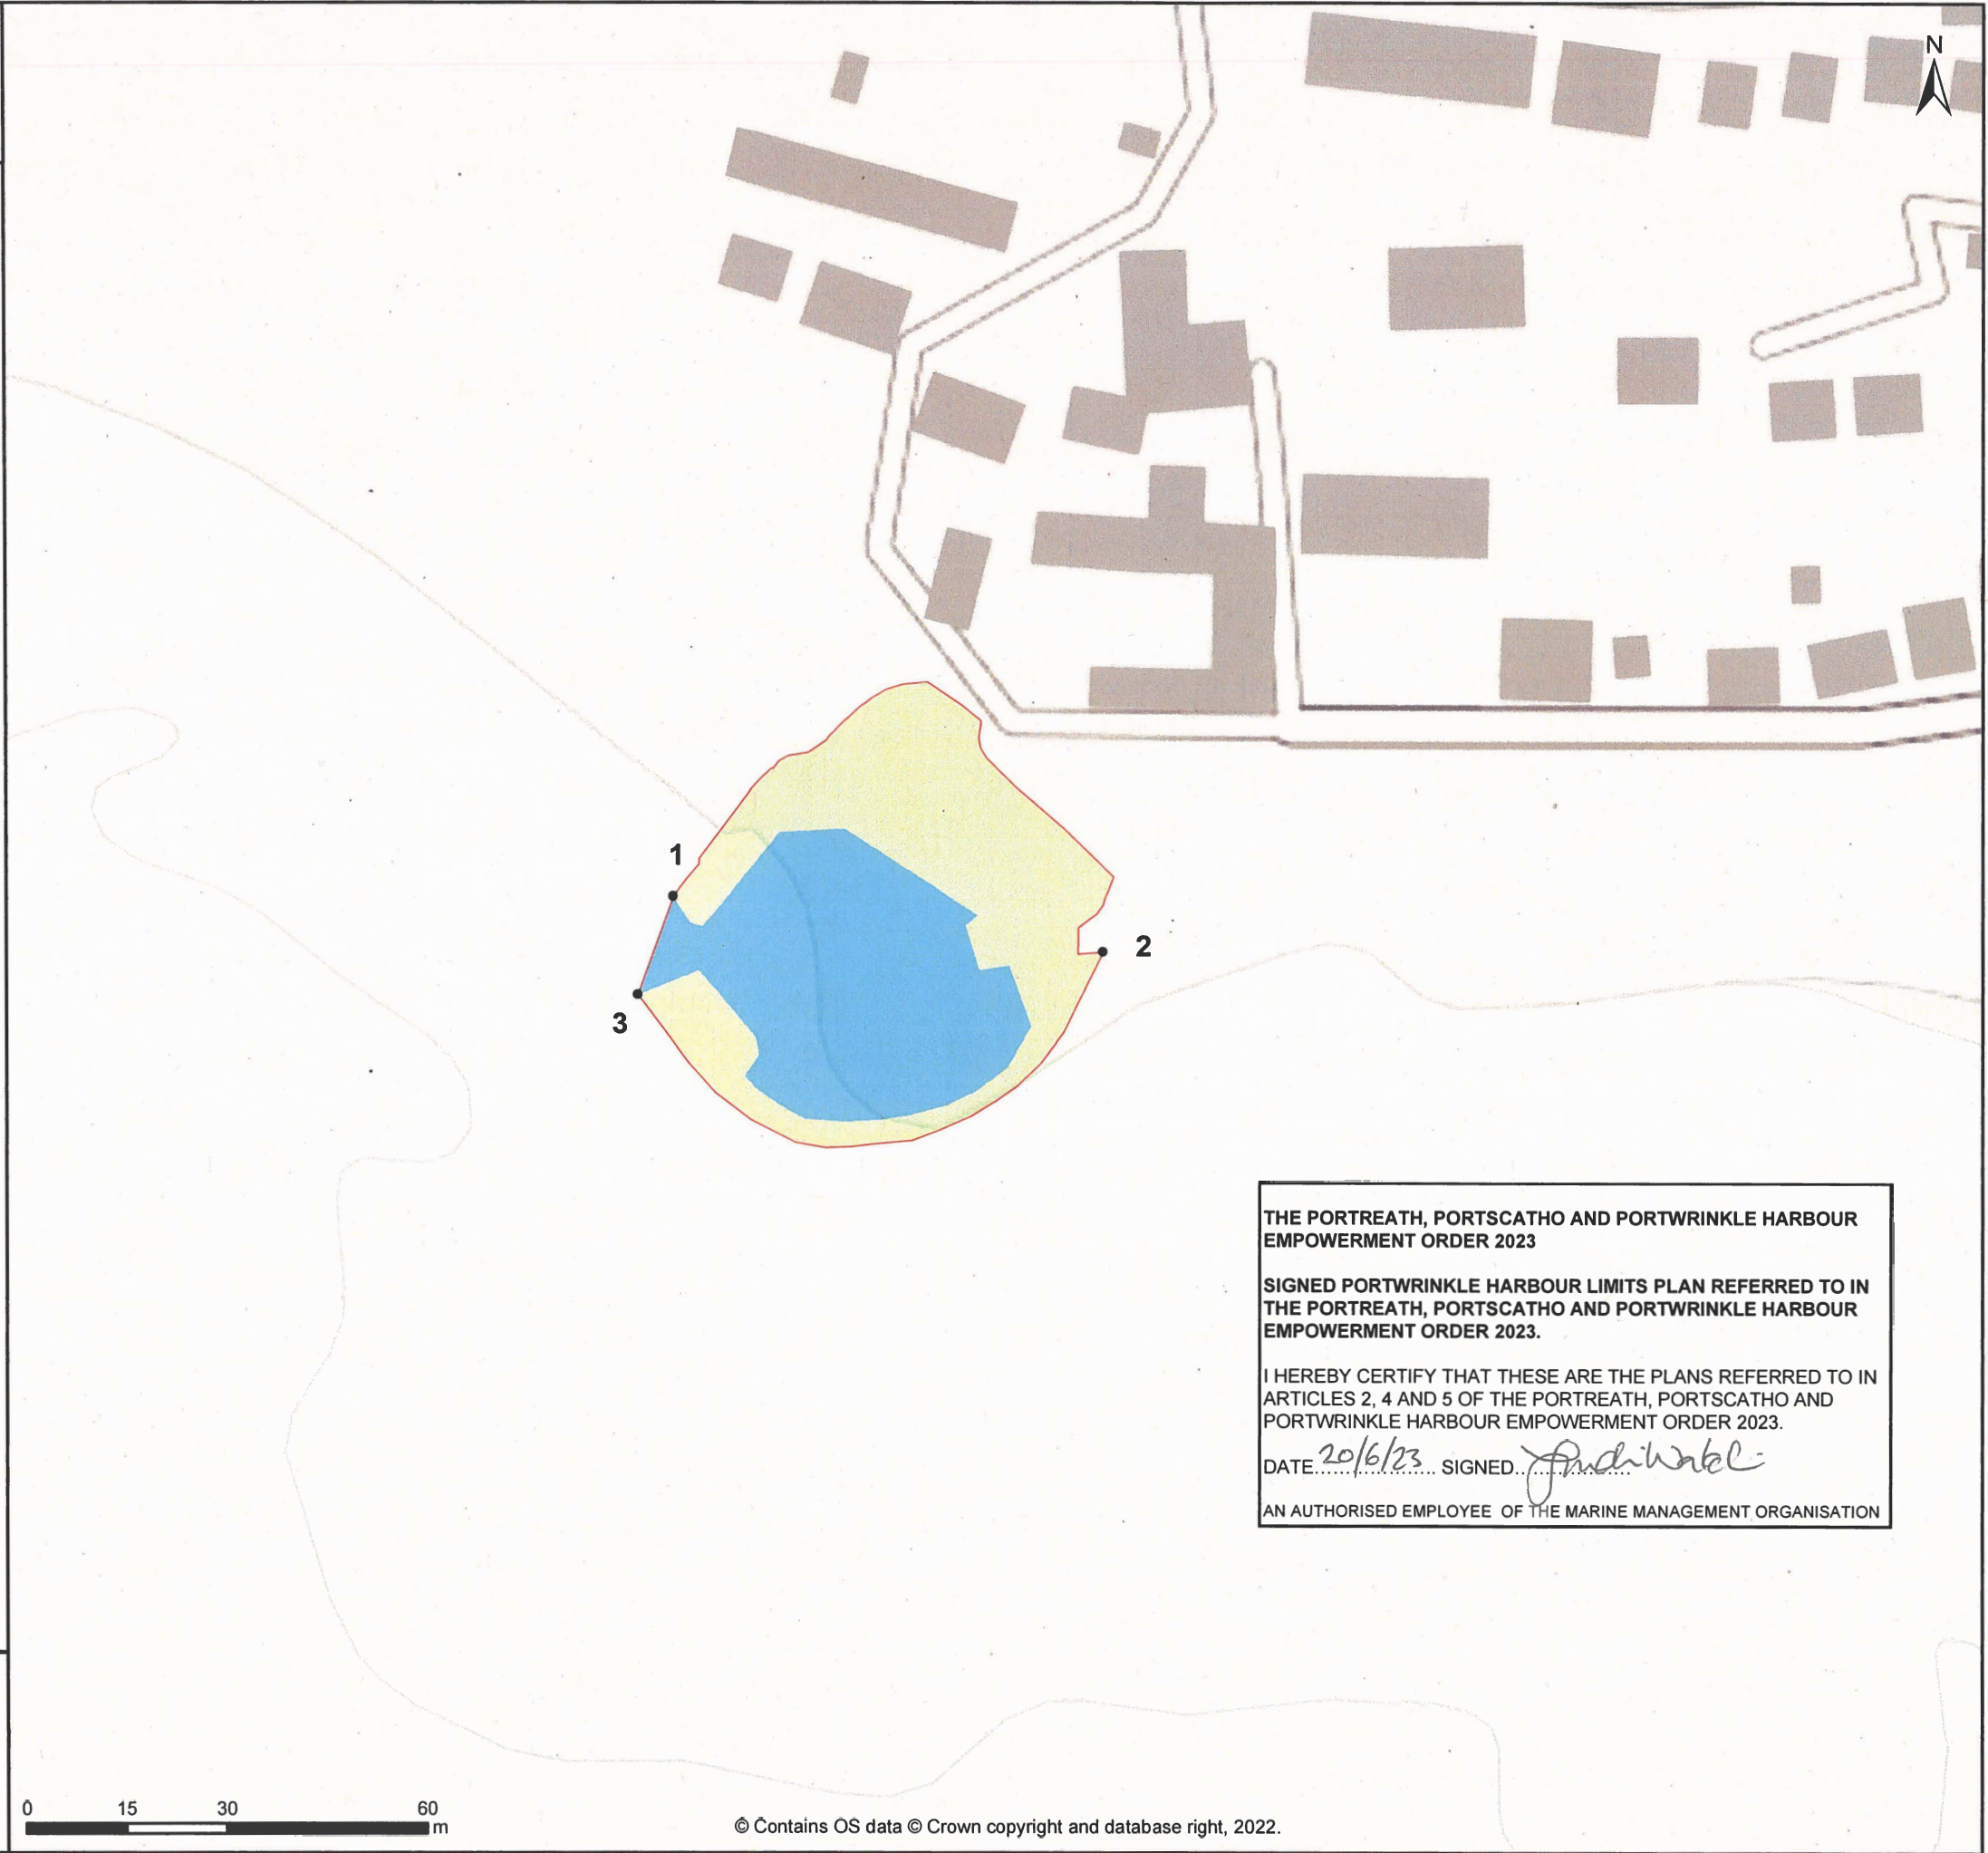

**Portwrinkle Harbour
Portwrinkle Harbour Limits Plan**

Point	Latitude (WGS84)	Longitude (WGS84)
1	50° 21' 40.44036" N	004° 18' 53.92665" W
2	50° 21' 40.23610" N	004° 18' 50.65529" W
3	50° 21' 39.95922" N	004° 18' 54.16899" W

**THE PORTREATH, PORTSCATHO AND PORTWRINKLE HARBOUR
EMPOWERMENT ORDER 2023**

**SIGNED PORTWRINKLE HARBOUR LIMITS PLAN REFERRED TO IN
THE PORTREATH, PORTSCATHO AND PORTWRINKLE HARBOUR
EMPOWERMENT ORDER 2023.**